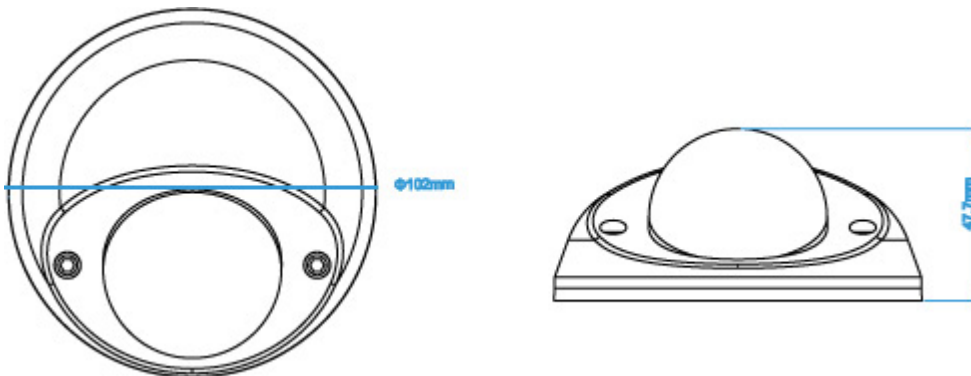

### SPECIFICATIONS

■ Network	
Network Compression	H.264 / MPEG4 / MJPEG
Multiple Video Streaming (Encode Modes, IPS, Resolution)	4 (H.264, MPEG4, MJPEG)
LAN Port	YES
LAN Speed	10/100 Based-T Ethernet
Supported Protocols	DDNS, PPPoE, DHCP, NTP, SNTP, TCP/IP, ICMP, SMTP, FTP, HTTP, RTP, RTSP, RTCP, IPv4, Bonjour, UPnP, DNS, UDP, IGMP, QoS
ONVIF Compatible	YES (Profile S)
Frame Rate	30fps
Number of Online Users	10
Security	(1) Multiple user access levels with password (2) IP address filtering (3) Digest authentication
Remote Access	(1) Internet Explorer on Windows operating system (2) 16CH Video Viewer on Windows & MAC operating system (3) EagleEyes on iPhone, iPad & Android mobile devices
■ Camera	
Image Sensor	1/4" SONY CMOS image sensor
Video Resolution	SXGA to QQVGA
Min Illumination	1 Lux / F1.5
Shutter Speed	1/2 to 1/10,000 sec
S/N Ratio	More than 48dB (AGC off)
Lens	f3.8mm / F1.5

## SPECIFICATIONS (CONTINUED)

■ Camera	
Viewing Angle	62.7° (Diagonal) / 53.7° (Horizontal) / 34.1° (Vertical)
White Balance	ATW
AGC	Auto
IRIS Mode	AES
POE	YES (IEEE 802.3af)
External Alarm I/O	YES (1 input / 1 output)
MicroSD Card Slot	YES
Vandal Resistance	IK08
Power Source (±10%)	12V / 1A
Operating Temperature	0°C ~40°C
Current Consumption (±10%)	203mA
Power Consumption (±10%)	3W (PoE) ; 3W (PoN) ; 2.43W (DC Adapter)
■ Others	
Mobile Surveillance	iOS & Android mobile devices
Motion Detection	YES
Event Notification	FTP / Email / SMS
3-Axis	YES
RTC (real-time clock)	YES
Digital Pan / Tilt / Zoom	YES
Minimum Web Browsing Requirements	<ul style="list-style-type: none"> <li>• Intel core i3 or higher, or equivalent AMD</li> <li>• 2G RAM</li> <li>• AGP graphics card, Direct Draw, 32MB RAM</li> <li>• Windows 7, Vista &amp; XP, DirectX 9.0 or later</li> <li>• Internet Explorer 7.x or later</li> </ul>

## DIMENSIONS

\*\* Dimensional tolerance: ± 5mm